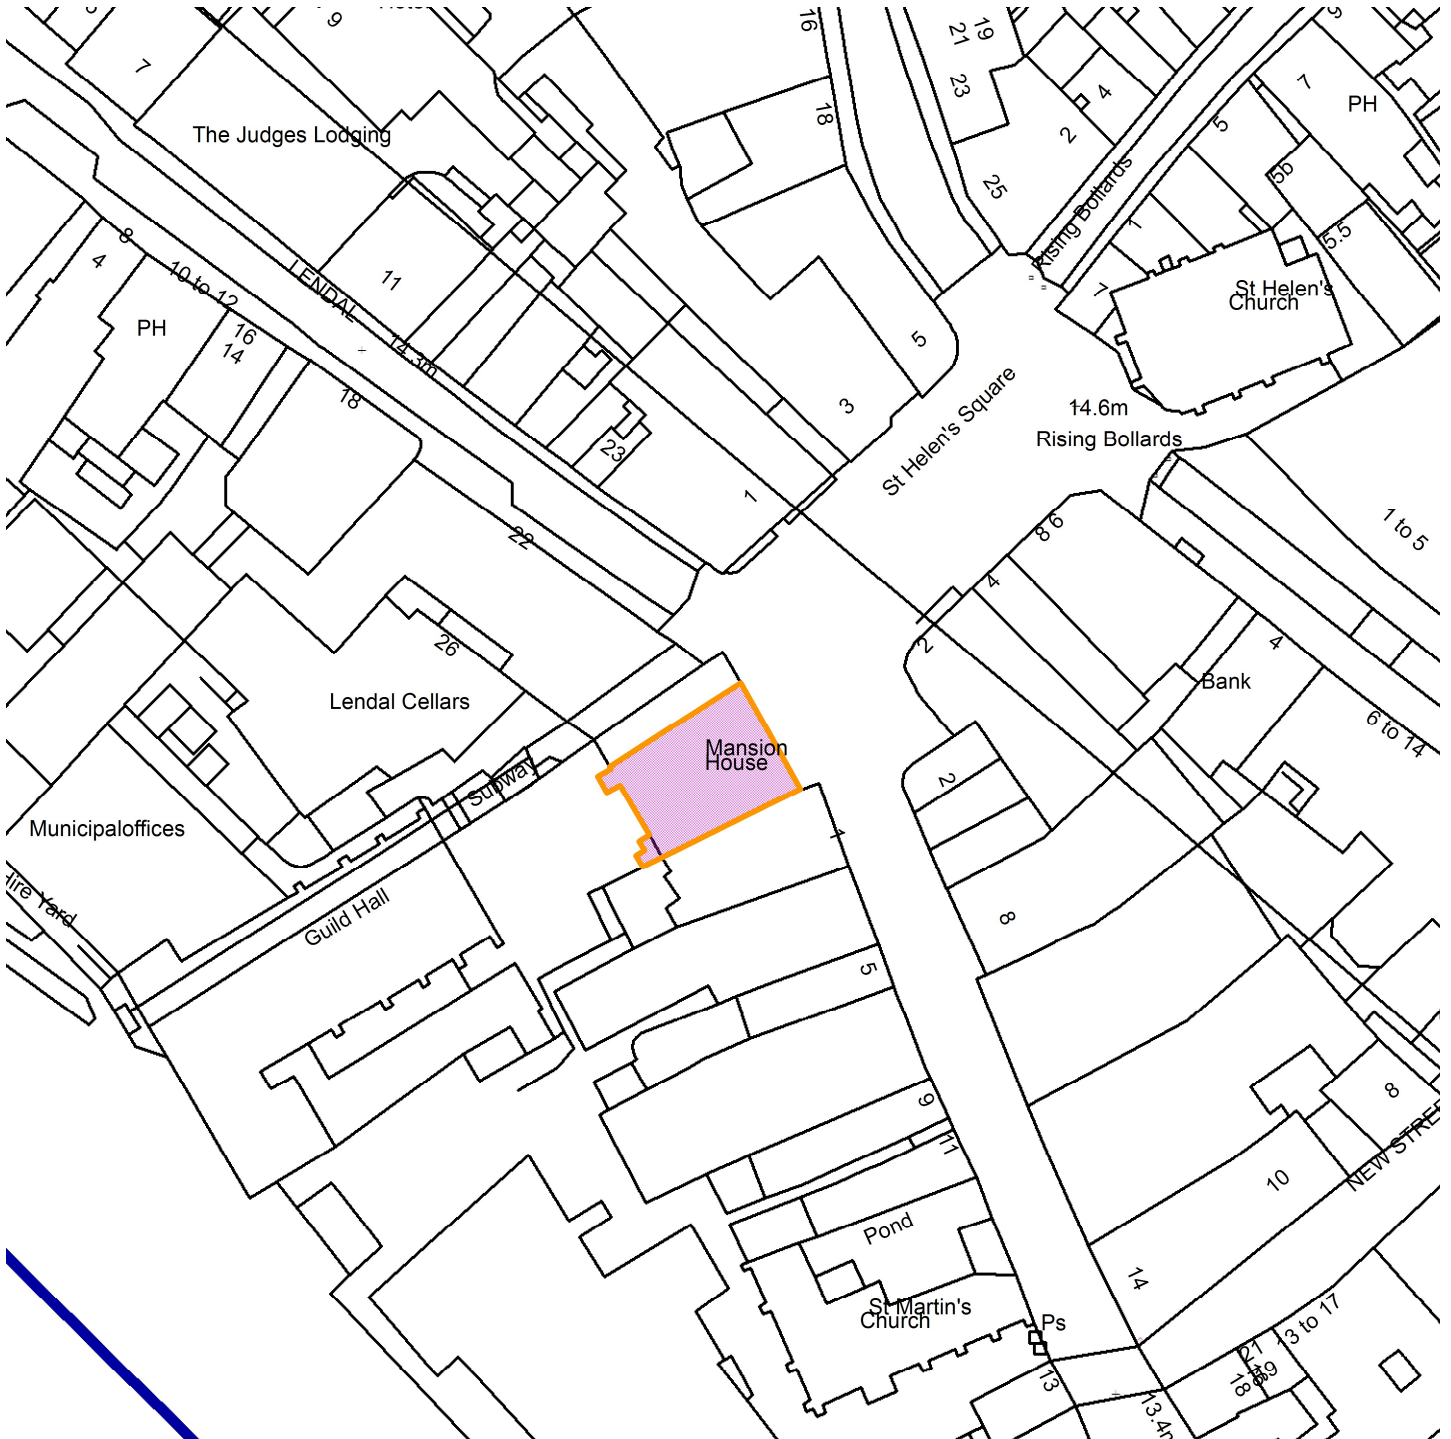

The Mansion House, St Helens Square, York YO1 9QN

GIS by ESRI (UK)

24/00447/ADV

Scale : 1:842

Reproduced from the Ordnance Survey map with the permission of the Controller of Her Majesty's Stationery Office © Crown Copyright 2000.

Unauthorised reproduction infringes Crown Copyright and may lead to prosecution or civil proceedings.

Produced using ESRI (UK)'s MapExplorer 2.0 - <http://www.esriuk.com>

Organisation	City of York Council
Department	Env, Transport & Planning
Comments	Site Location Plan
Date	06 August 2024
SLA Number	Not Set